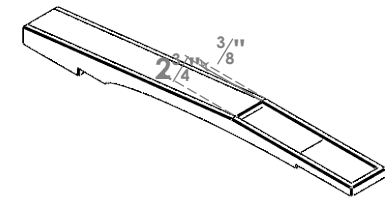

ITEM NUMBER: BRCPC035X34000X04000MRC

3 1/2"W X 34"D X 4"H MERCED ARCHITECTURAL GRADE PVC CLOSED KNEE BRACE

SIDE PROFILE

FRONT PROFILE

ISOMETRIC

EKENA MILLWORK
 2300 WEST MAIN ST.
 CLARKSVILLE, TX 75426
 TOLL FREE: 866-607-0453
 WWW.EKENAMILLWORK.COM