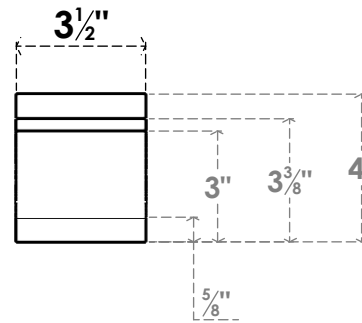

ITEM NUMBER: BRCPC035X34000X04000MRC

3 1/2"W X 34"D X 4"H MERCED ARCHITECTURAL GRADE PVC CLOSED KNEE BRACE

SIDE PROFILE

FRONT PROFILE

ISOMETRIC

EKENA MILLWORK
 2300 WEST MAIN ST.
 CLARKSVILLE, TX 75426
 TOLL FREE: 866-607-0453
 WWW.EKENAMILLWORK.COM