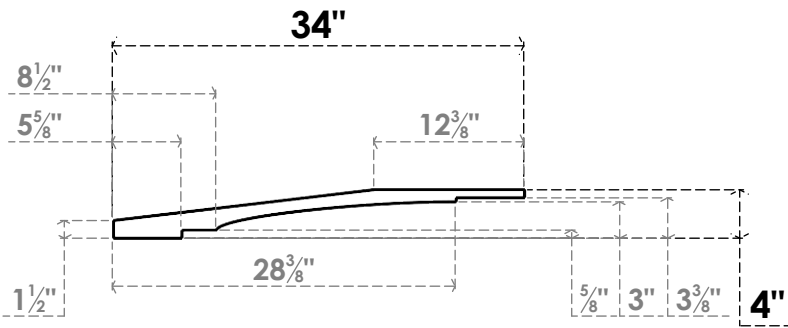

ITEM NUMBER: BRCPC035X34000X04000MRC

3 1/2"W X 34"D X 4"H MERCED ARCHITECTURAL GRADE PVC CLOSED KNEE BRACE

SIDE PROFILE

FRONT PROFILE

ISOMETRIC

EKENA MILLWORK
 2300 WEST MAIN ST.
 CLARKSVILLE, TX 75426
 TOLL FREE: 866-607-0453
 WWW.EKENAMILLWORK.COM